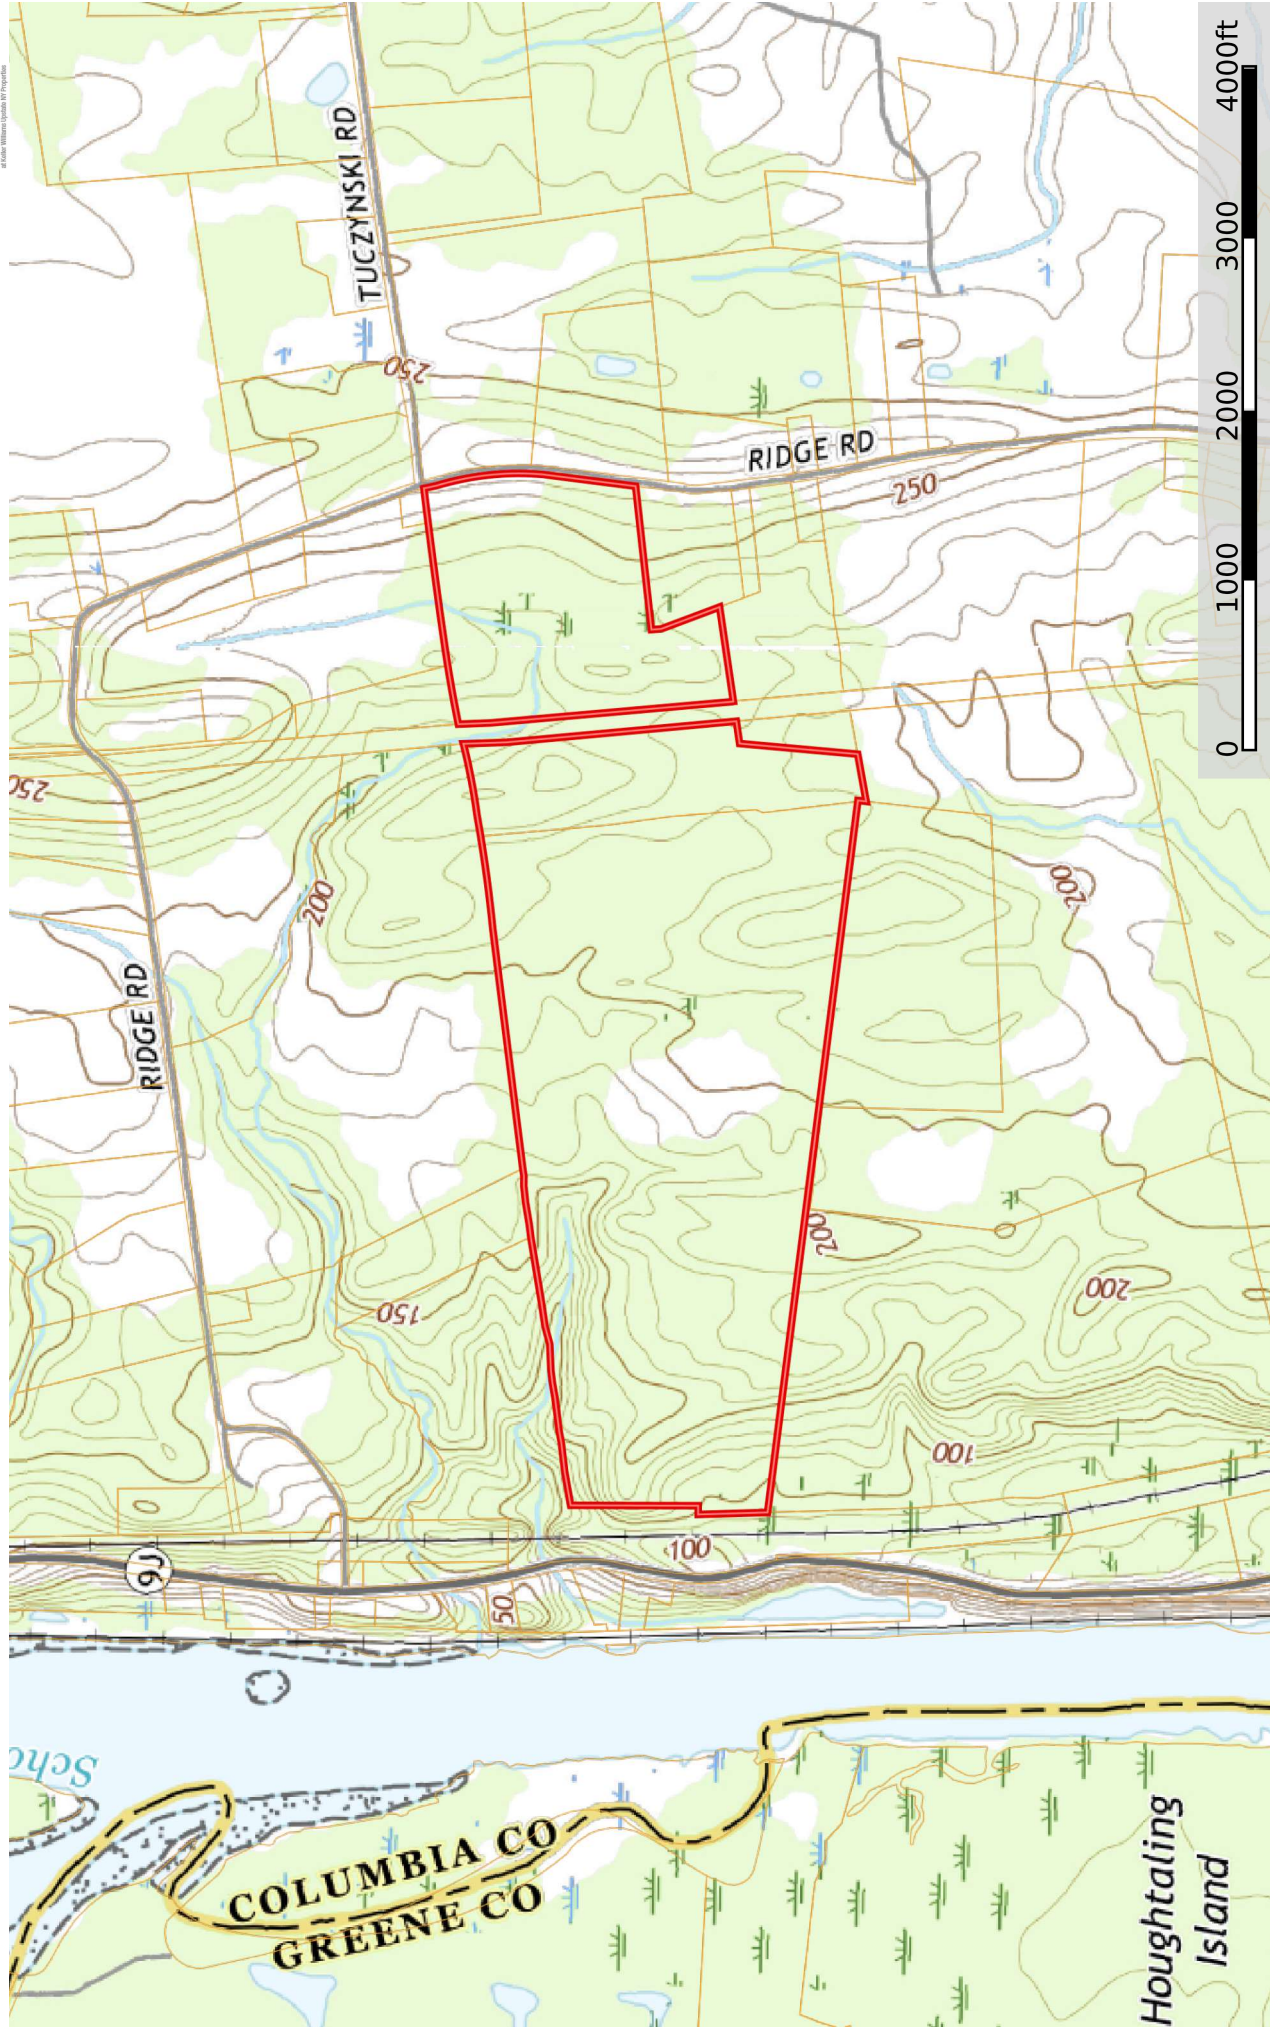

390 Ridge Road, Schodack Landing
Columbia County, New York, 223.54 AC +/-

Boundary

Hazen or Susan
P: 6074350736

<https://catskillcountryliving.com/>

94 Main Street, Delhi, NY

The information contained herein was obtained from sources deemed to be reliable. MapRight Services makes no warranties or guarantees as to the completeness or accuracy thereof.